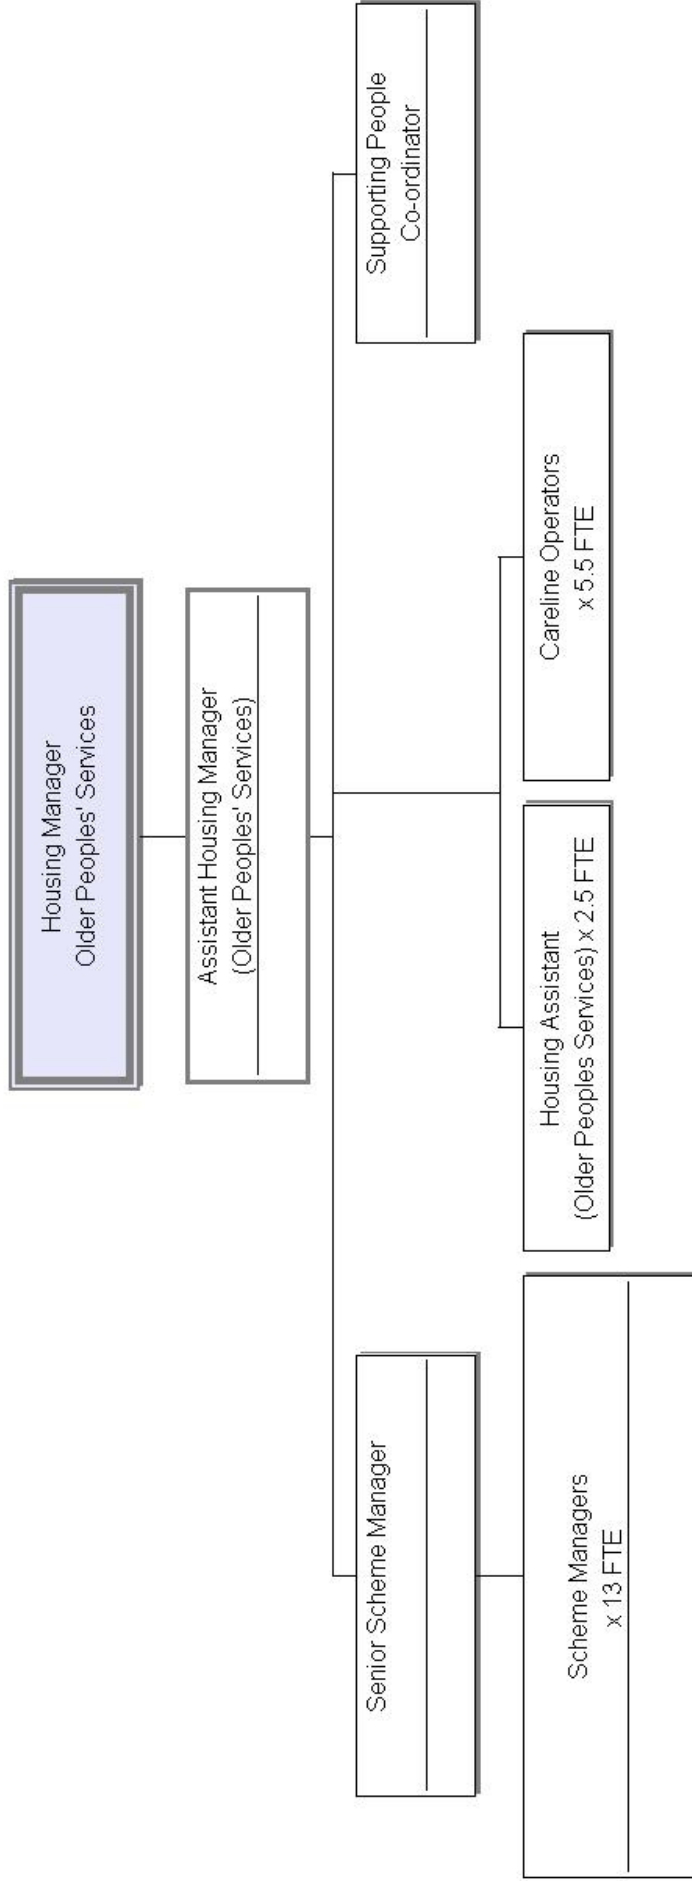

Epping Forest District Council

HOUSING

Older Peoples' Services

Proposed New Structure

Establishment:
Officers (Full Time) = 23
Officers (Part Time) = 4
Officers (Shared Post) = 0
Staff Total = 25 FTE